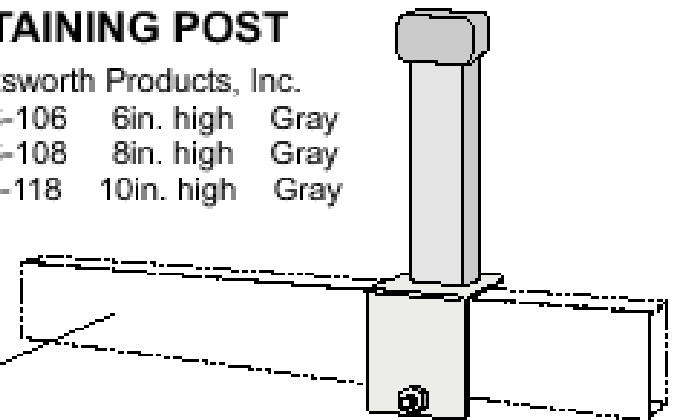

CABLE RETAINING POST

Spacing
12 in NOMINAL
16 in MAXIMUM

SP-TRY

CABLE RETAINING POST

B-Line Systems, Inc.
#SB-117-A 7in. high
Yellow Zinc finish
(Less Expensive)

Self wedging,
locks post on to rail

CABLE RETAINING POST

Chatsworth Products, Inc.
#10596-106 6in. high Gray
#10596-108 8in. high Gray
#10596-118 10in. high Gray

1.5 in x .375 in.
Tray CHANNEL

TELECOMMUNICATIONS
CONSTRUCTION
STANDARDS

by Vern Bouwman - RCDD Retired
1-18-2002